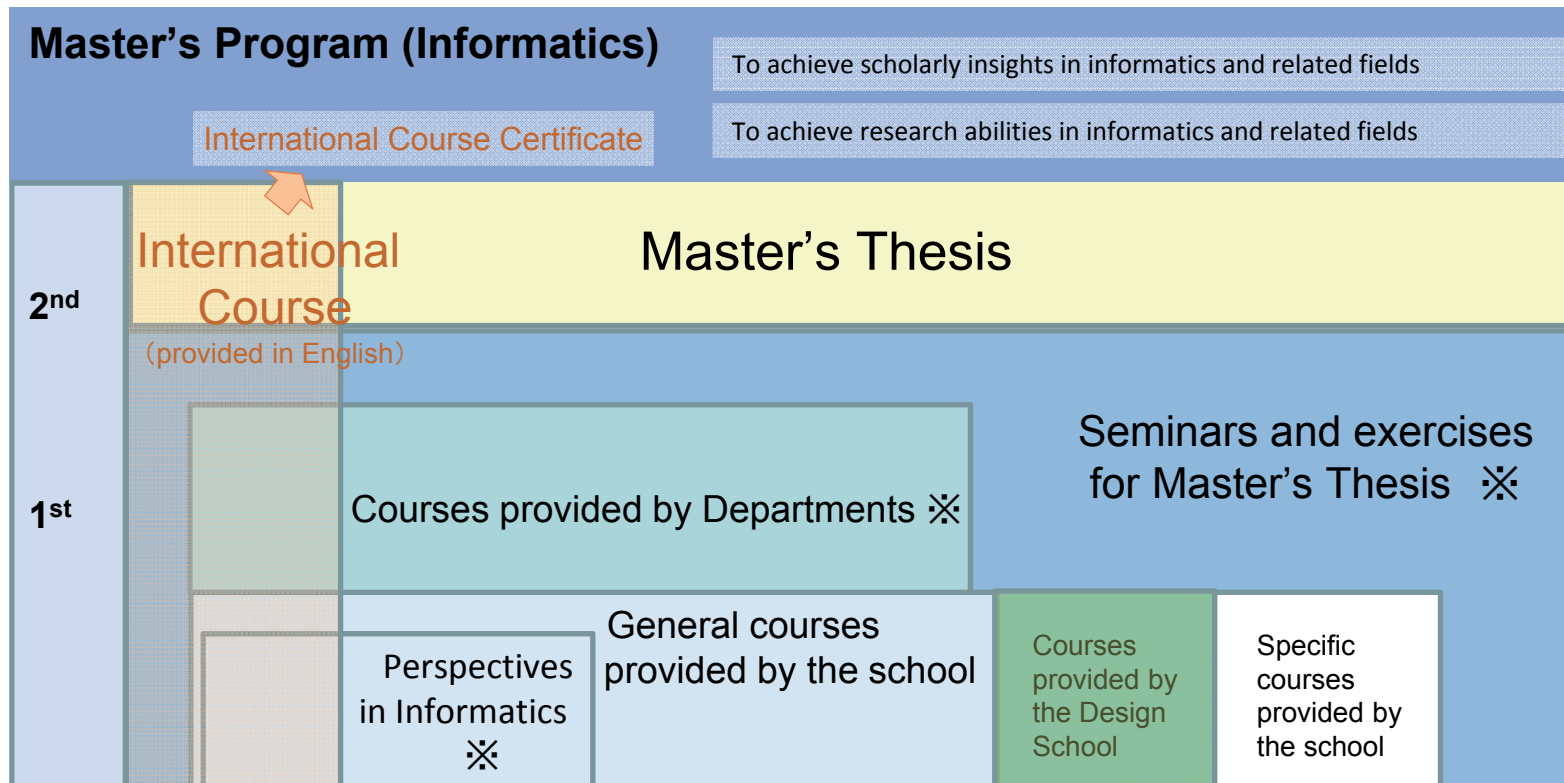

# 情報学研究科カリキュラム

※ 修了に必要な単位数は各専攻のカリキュラムを参照のこと

# Curriculum

**Doctoral Degree**  
(Integrated Studies)

Leading Graduate Schools

For details, refer to the curriculum of each program.

- Inter-Graduate School Program for Sustainable Development and Survivable Societies