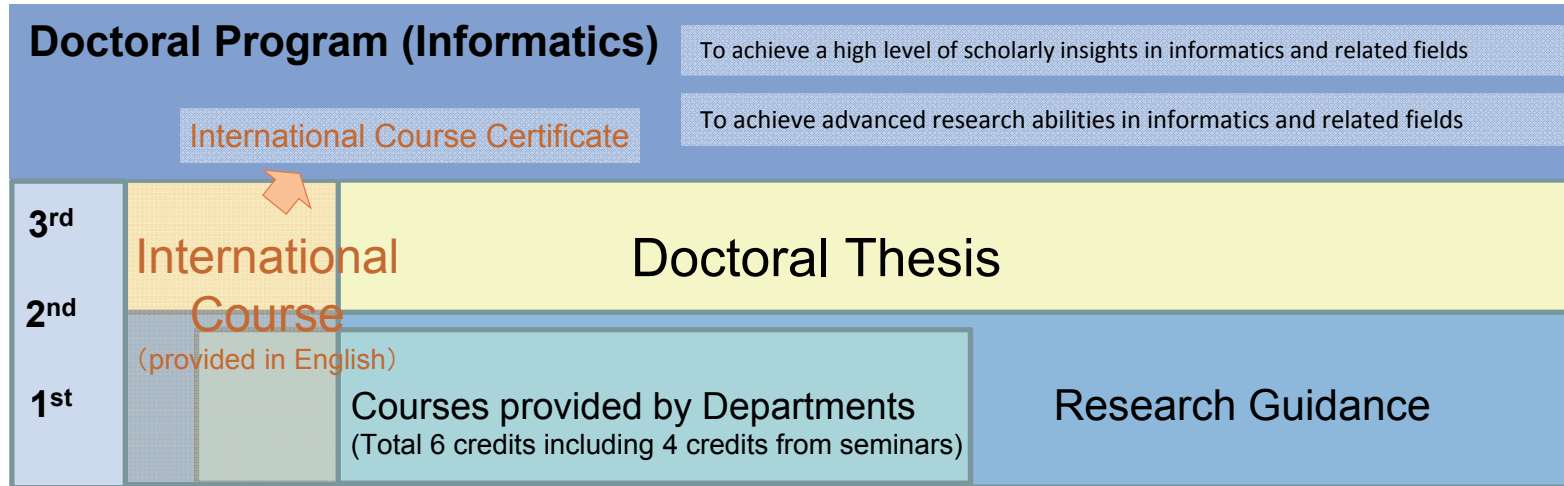

# 情報学研究科カリキュラム

※ 修了に必要な単位数は各専攻のカリキュラムを参照のこと

# Curriculum

**Doctoral Degree**  
(Integrated Studies)

Leading Graduate Schools

For details, refer to the curriculum of each program.

- Inter-Graduate School Program for Sustainable Development and Survivable Societies